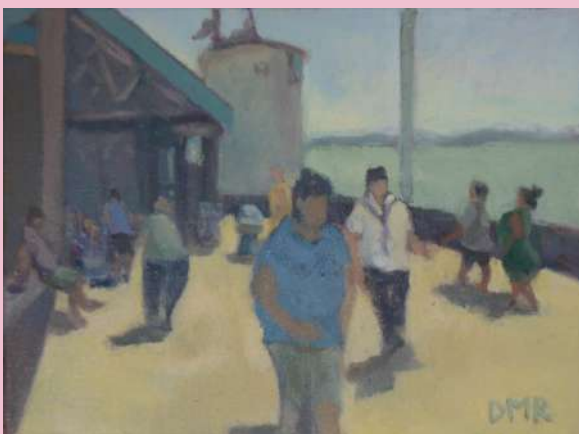

20. *Siop y Rnli*

Olew ar gyfnas

Rnli Shop

Oil on canvas

23 x 30 cm